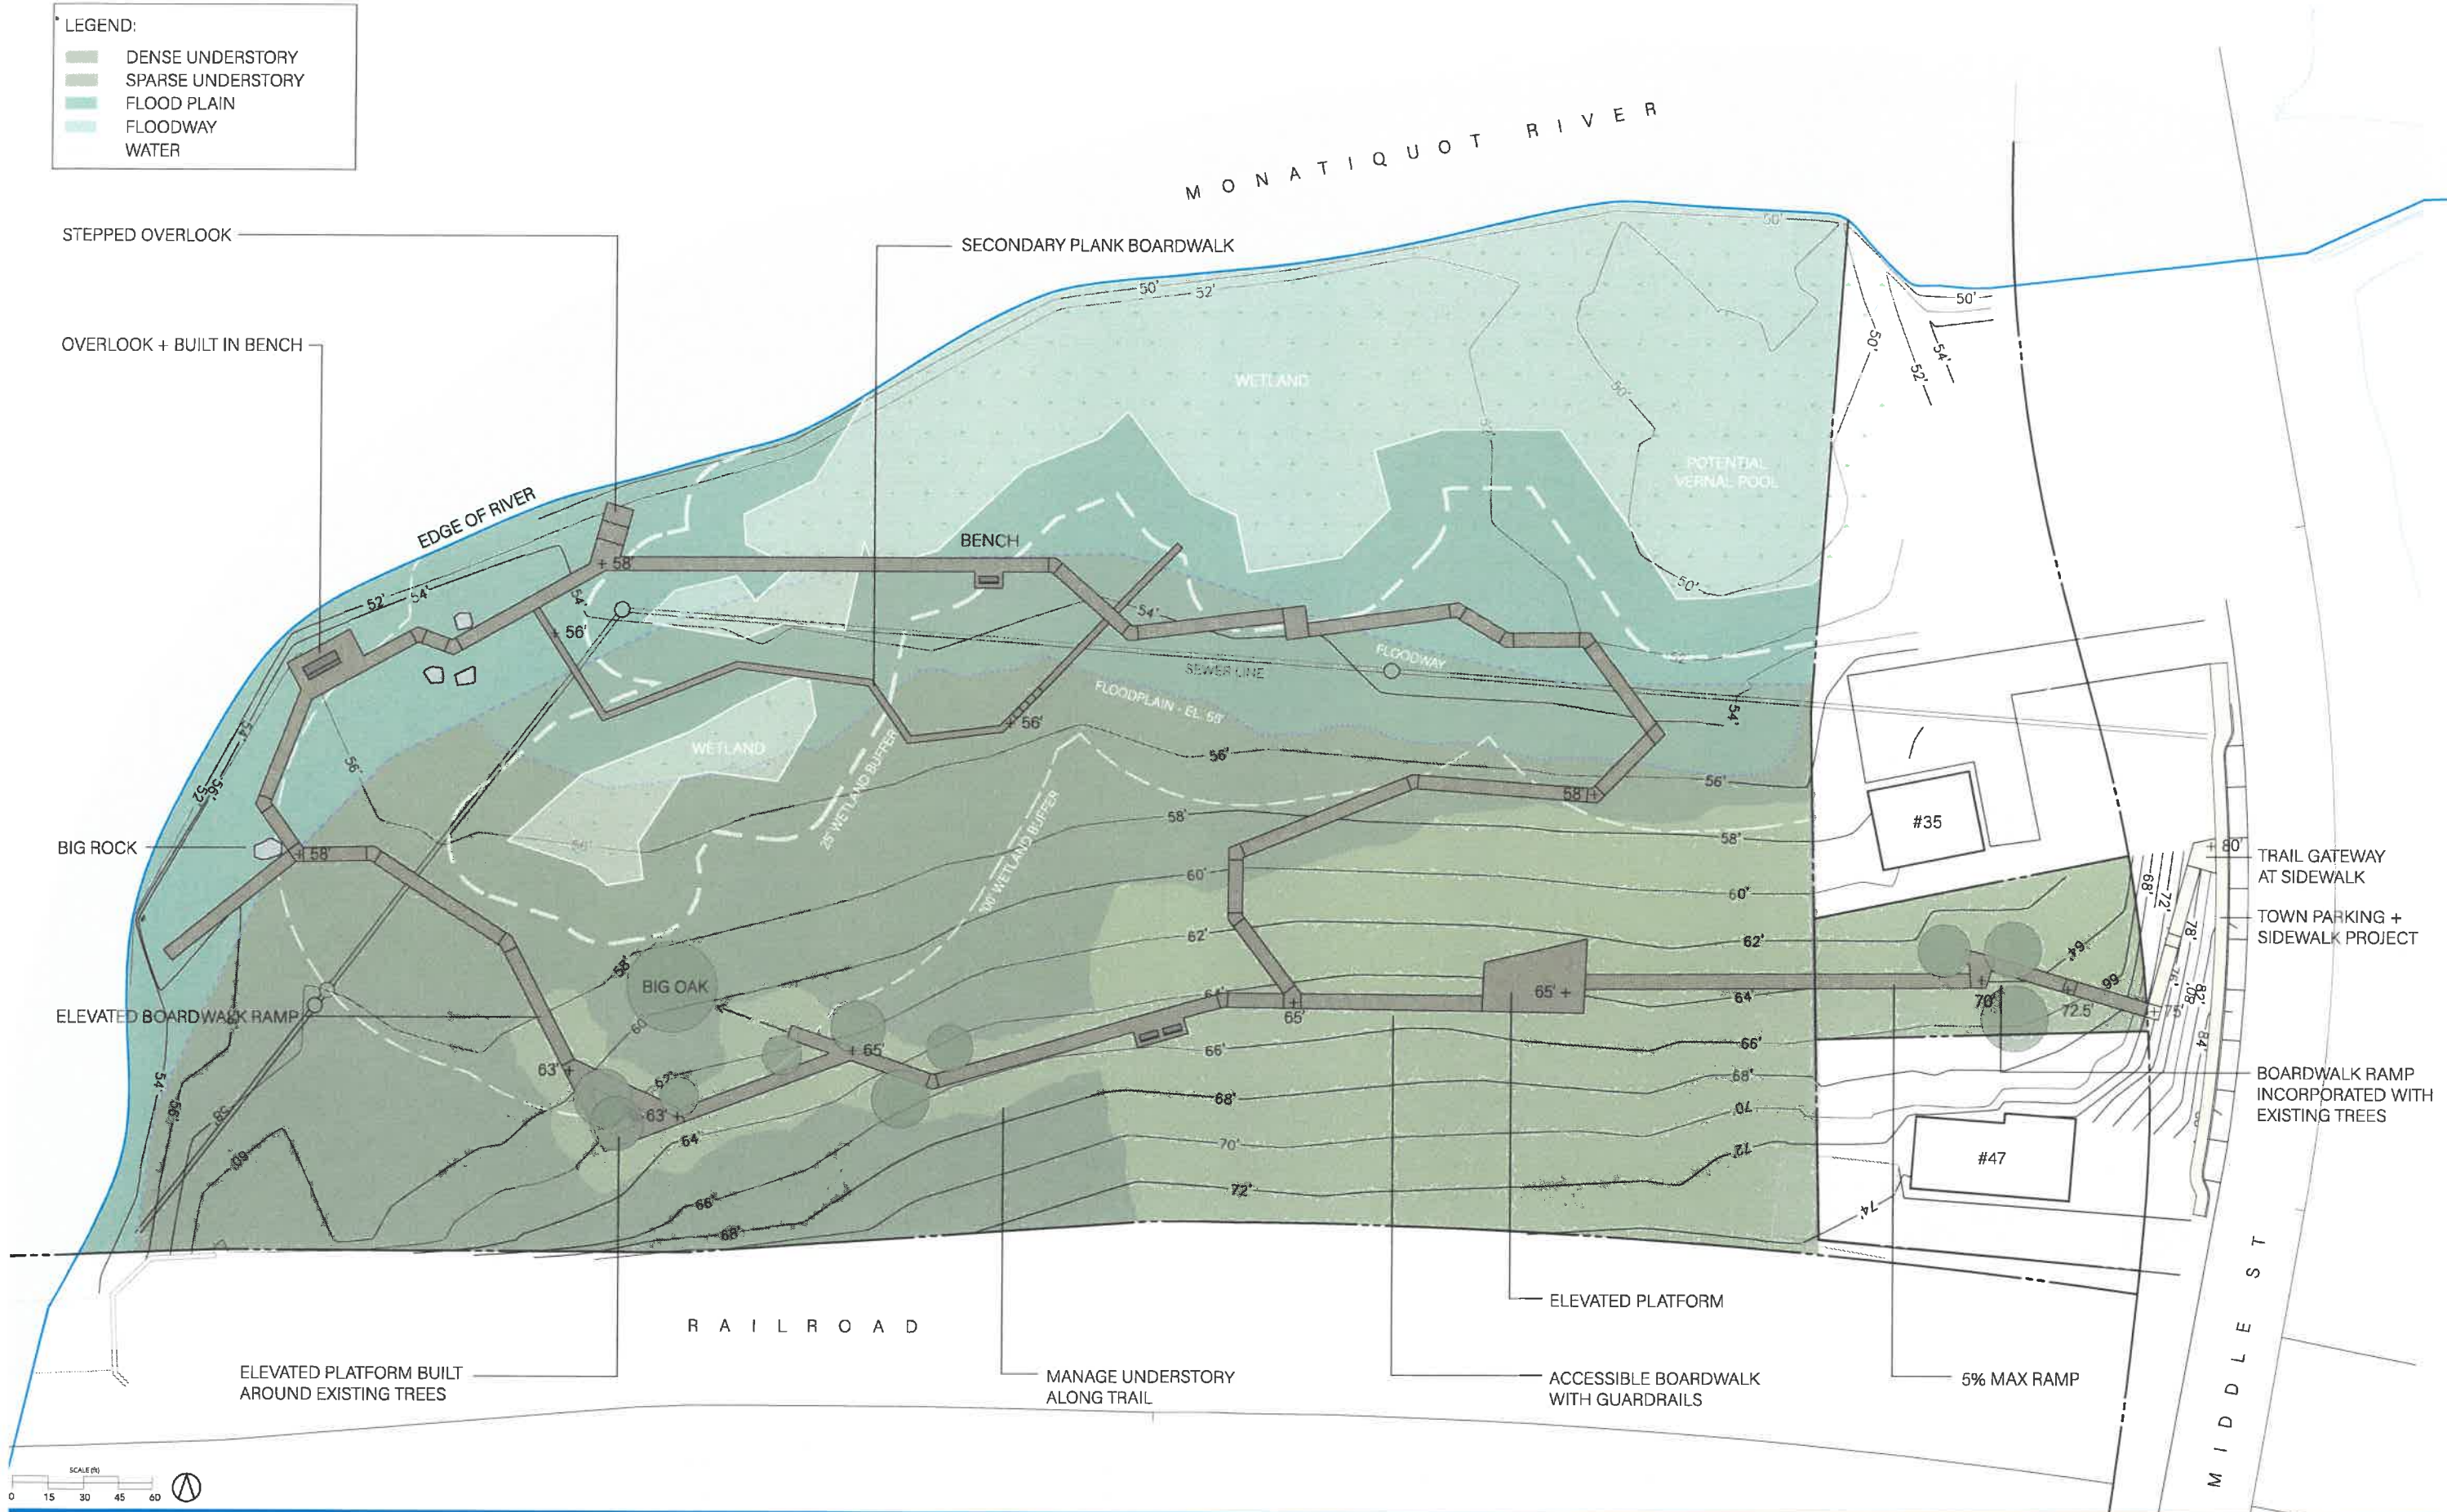

LEGEND:

- DENSE UNDERSTORY
- SPARSE UNDERSTORY
- FLOOD PLAIN
- FLOODWAY
- WATER

Consultant Team:

- 
- 
- 

CONCEPT A: SITE PLAN | MONATIQUOT RIVER TRAIL
October 2019 Town of Braintree, MA

Consultant Team:

CONCEPT A: CHARACTER IMAGERY | MONATIQUE RIVER TRAIL
October 2019 Town of Braintree, MA